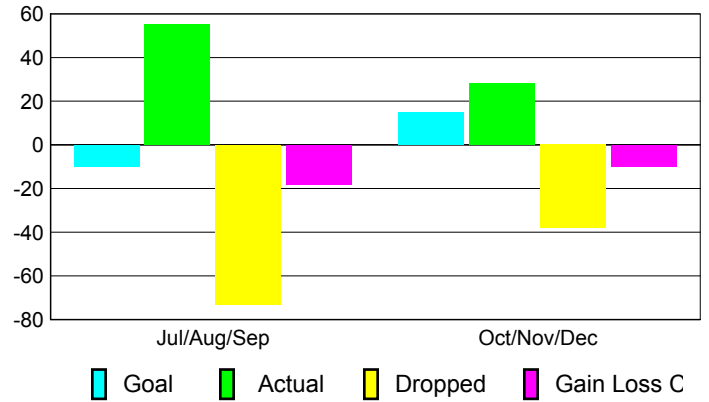

Membership Results 2010-2011

Goal, New, Dropped, Gain/Loss