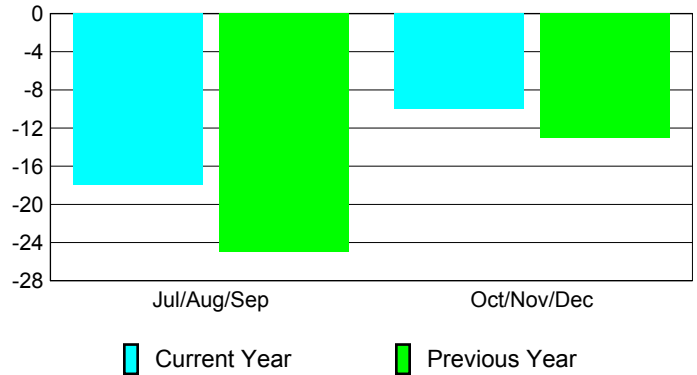

Comparison of Membership Gain/Loss

Current Year Compared to the Previous Year